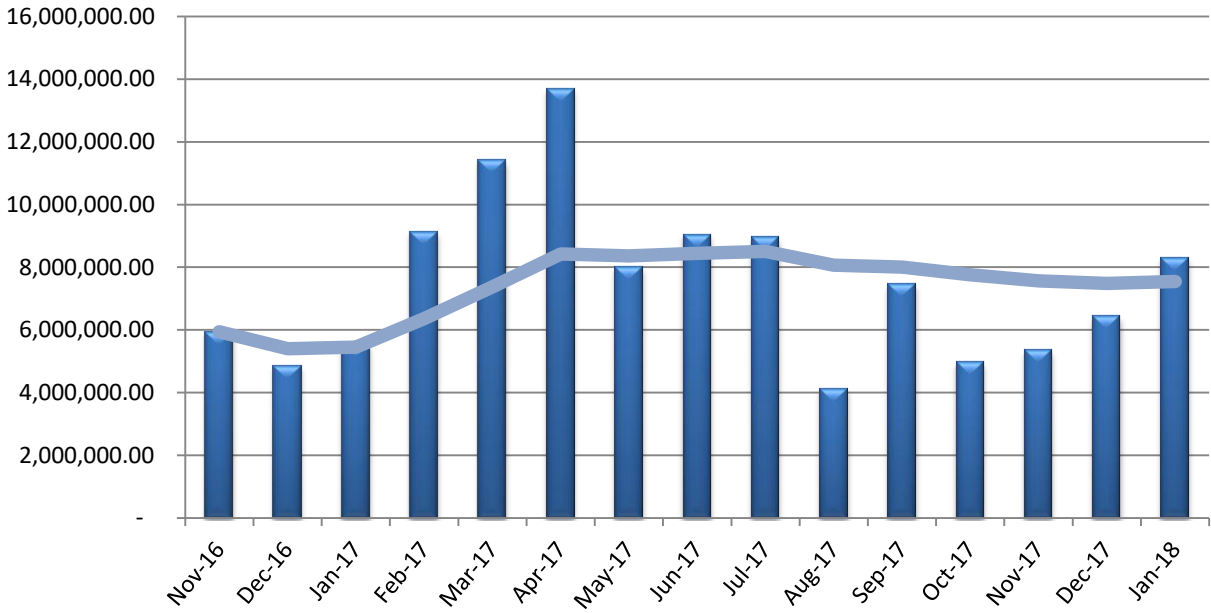

Beef Meat Imports

Beef Cumulative Average