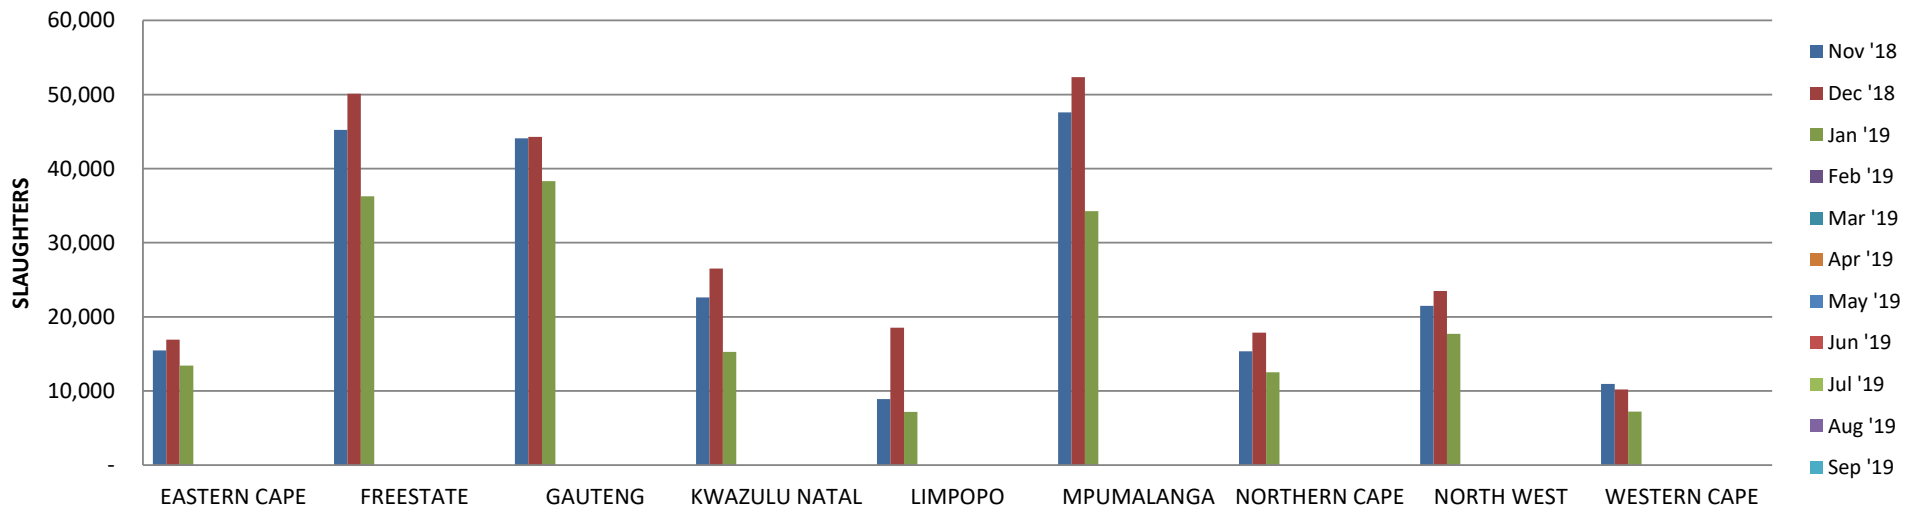

PROVINCE	Total			
	Cattle	Sheep	Goats	Pigs
EASTERN CAPE	45,812	128,896	6	47,886
FREESTATE	131,576	195,971	-	57,021
GAUTENG	126,675	161,152	3	304,864
KWAZULU NATAL	64,424	36,272	-	91,860
LIMPOPO	34,631	5,335	16	11,213
MPUMALANGA	134,216	23,876	6	44,550
NORTHERN CAPE	45,741	448,323	6	23,348
NORTH WEST	62,715	11,230	26	13,529
WESTERN CAPE	28,355	309,171	44	161,583
<b>TOTAL</b>	<b>674,145</b>	<b>1,320,226</b>	<b>107</b>	<b>755,854</b>

### CATTLE BY PROVINCE

MONTH	Nov '18	Dec '18	Jan '19	Feb '19	Mar '19	Apr '19	May '19	Jun '19	Jul '19	Aug '19	Sep '19	Oct '19
EASTERN CAPE	15,476	16,926	13,410	-	-	-	-	-	-	-	-	-
FREESTATE	45,212	50,093	36,271	-	-	-	-	-	-	-	-	-
GAUTENG	44,089	44,267	38,319	-	-	-	-	-	-	-	-	-
KWAZULU NATAL	22,632	26,502	15,290	-	-	-	-	-	-	-	-	-
LIMPOPO	8,906	18,538	7,187	-	-	-	-	-	-	-	-	-
MPUMALANGA	47,603	52,356	34,257	-	-	-	-	-	-	-	-	-
NORTHERN CAPE	15,338	17,860	12,543	-	-	-	-	-	-	-	-	-
NORTH WEST	21,488	23,503	17,724	-	-	-	-	-	-	-	-	-
WESTERN CAPE	10,936	10,201	7,218	-	-	-	-	-	-	-	-	-
<b>TOTAL</b>	<b>231,680</b>	<b>260,246</b>	<b>182,219</b>	-	-	-	-	-	-	-	-	-

### CATTLE BY PROVINCE

PIGS BY PROVINCE												
MONTH	Nov '18	Dec '18	Jan '19	Feb '19	Mar '19	Apr '19	May '19	Jun '19	Jul '19	Aug '19	Sep '19	Oct '19
EASTERN CAPE	16,487	20,291	11,108	-	-	-	-	-	-	-	-	-
FREESTATE	18,404	18,920	19,697	-	-	-	-	-	-	-	-	-
GAUTENG	102,206	91,742	110,916	-	-	-	-	-	-	-	-	-
KWAZULU NATAL	33,785	32,699	25,376	-	-	-	-	-	-	-	-	-
LIMPOPO	3,454	5,465	2,294	-	-	-	-	-	-	-	-	-
MPUMALANGA	15,090	15,212	14,248	-	-	-	-	-	-	-	-	-
NORTHERN CAPE	8,382	7,537	7,429	-	-	-	-	-	-	-	-	-
NORTH WEST	5,333	4,827	3,369	-	-	-	-	-	-	-	-	-
WESTERN CAPE	58,457	51,819	51,307	-	-	-	-	-	-	-	-	-
<b>TOTAL</b>	<b>261,598</b>	<b>248,512</b>	<b>245,744</b>	-	-	-	-	-	-	-	-	-