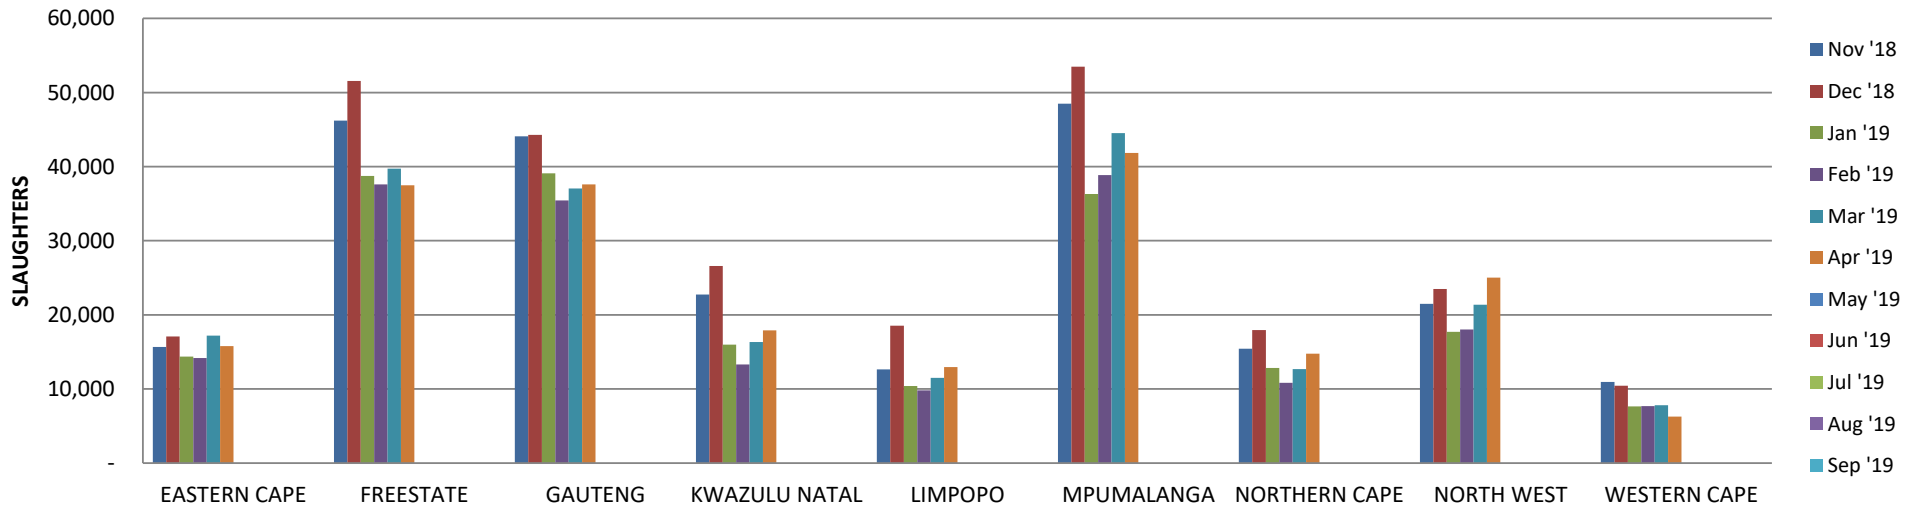

CATTLE BY PROVINCE

MONTH	Nov '18	Dec '18	Jan '19	Feb '19	Mar '19	Apr '19	May '19	Jun '19	Jul '19	Aug '19	Sep '19	Oct '19
EASTERN CAPE	15,675	17,090	14,362	14,172	17,212	15,793	-	-	-	-	-	-
FREESTATE	46,206	51,552	38,731	37,586	39,706	37,490	-	-	-	-	-	-
GAUTENG	44,089	44,267	39,093	35,443	37,065	37,615	-	-	-	-	-	-
KWAZULU NATAL	22,756	26,603	15,963	13,327	16,321	17,904	-	-	-	-	-	-
LIMPOPO	12,640	18,538	10,417	9,820	11,510	12,969	-	-	-	-	-	-
MPUMALANGA	48,469	53,495	36,293	38,862	44,529	41,834	-	-	-	-	-	-
NORTHERN CAPE	15,420	17,941	12,826	10,817	12,685	14,757	-	-	-	-	-	-
NORTH WEST	21,488	23,503	17,724	18,015	21,381	25,034	-	-	-	-	-	-
WESTERN CAPE	10,961	10,438	7,664	7,699	7,822	6,281	-	-	-	-	-	-
TOTAL	237,704	263,427	193,073	185,741	208,231	209,677	-	-	-	-	-	-

CATTLE BY PROVINCE