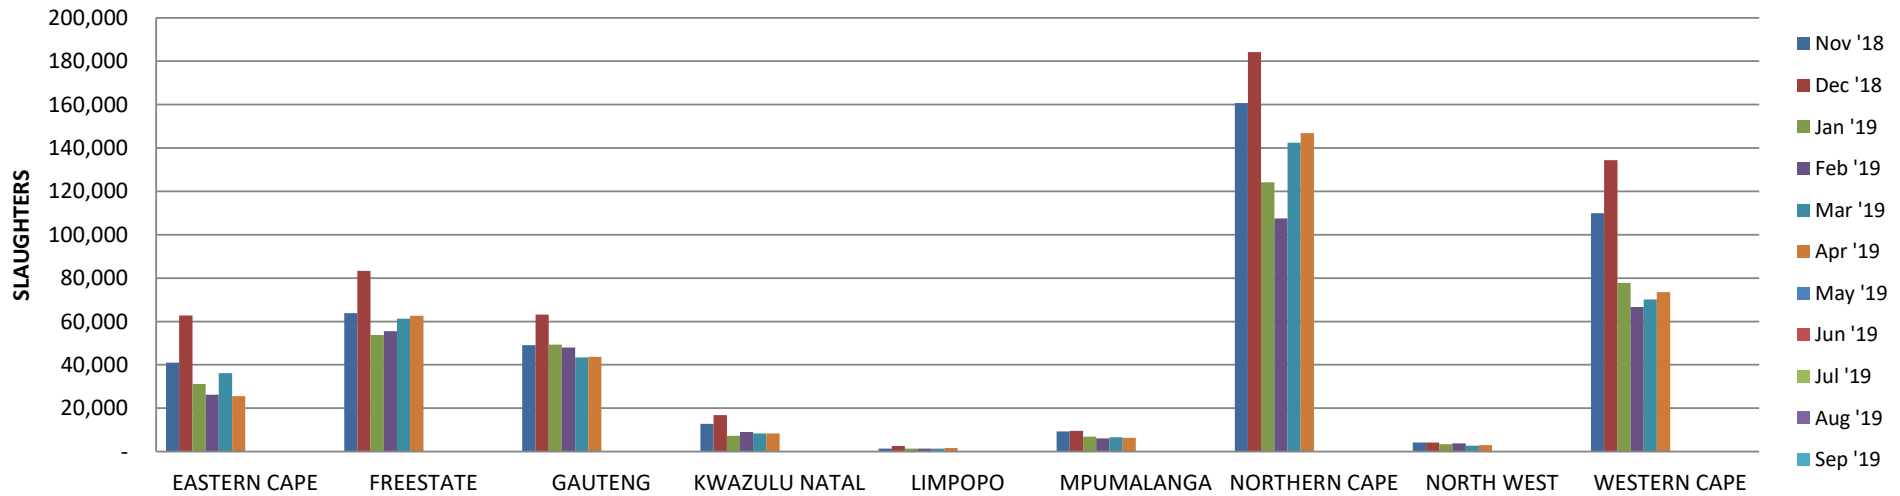

SHEEP BY PROVINCE

MONTH	Nov '18	Dec '18	Jan '19	Feb '19	Mar '19	Apr '19	May '19	Jun '19	Jul '19	Aug '19	Sep '19	Oct '19
EASTERN CAPE	40,948	62,781	31,187	26,272	36,198	25,544	-	-	-	-	-	-
FREESTATE	63,874	83,293	53,708	55,564	61,321	62,573	-	-	-	-	-	-
GAUTENG	49,064	63,151	49,334	48,028	43,380	43,705	-	-	-	-	-	-
KWAZULU NATAL	12,819	16,867	7,315	9,031	8,327	8,379	-	-	-	-	-	-
LIMPOPO	1,416	2,594	1,325	1,298	1,397	1,629	-	-	-	-	-	-
MPUMALANGA	9,327	9,626	6,884	6,073	6,550	6,400	-	-	-	-	-	-
NORTHERN CAPE	160,709	184,234	124,133	107,516	142,388	146,812	-	-	-	-	-	-
NORTH WEST	4,158	4,125	3,376	3,818	2,690	2,954	-	-	-	-	-	-
WESTERN CAPE	109,928	134,377	77,765	66,639	70,203	73,473	-	-	-	-	-	-
TOTAL	452,243	561,048	355,027	324,239	372,454	371,469	-	-	-	-	-	-

SHEEP BY PROVINCE