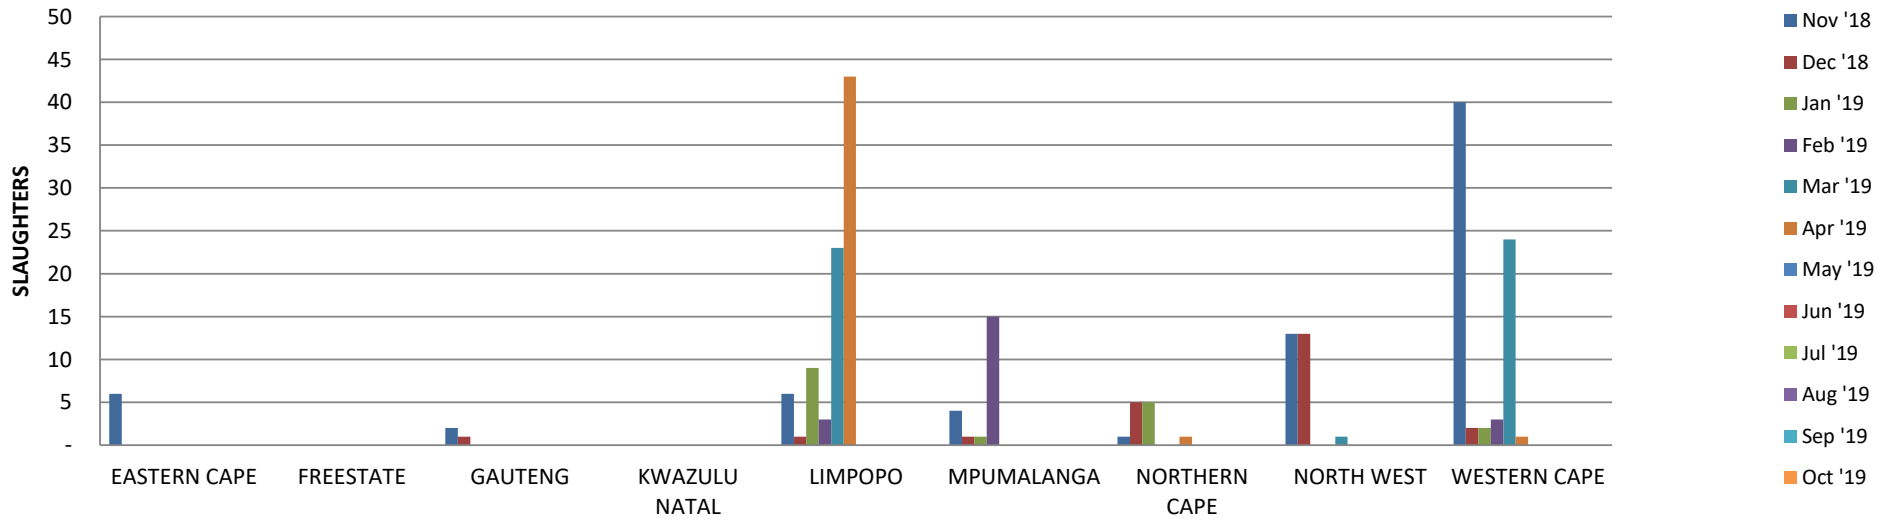

GOATS BY PROVINCE

MONTH	Nov '18	Dec '18	Jan '19	Feb '19	Mar '19	Apr '19	May '19	Jun '19	Jul '19	Aug '19	Sep '19	Oct '19
EASTERN CAPE	6	-	-	-	-	-	-	-	-	-	-	-
FREESTATE	-	-	-	-	-	-	-	-	-	-	-	-
GAUTENG	2	1	-	-	-	-	-	-	-	-	-	-
KWAZULU NATAL	-	-	-	-	-	-	-	-	-	-	-	-
LIMPOPO	6	1	9	3	23	43	-	-	-	-	-	-
MPUMALANGA	4	1	1	15	-	-	-	-	-	-	-	-
NORTHERN CAPE	1	5	5	-	-	1	-	-	-	-	-	-
NORTH WEST	13	13	-	-	1	-	-	-	-	-	-	-
WESTERN CAPE	40	2	2	3	24	1	-	-	-	-	-	-
TOTAL	72	23	17	21	48	45	-	-	-	-	-	-

GOATS BY PROVINCE