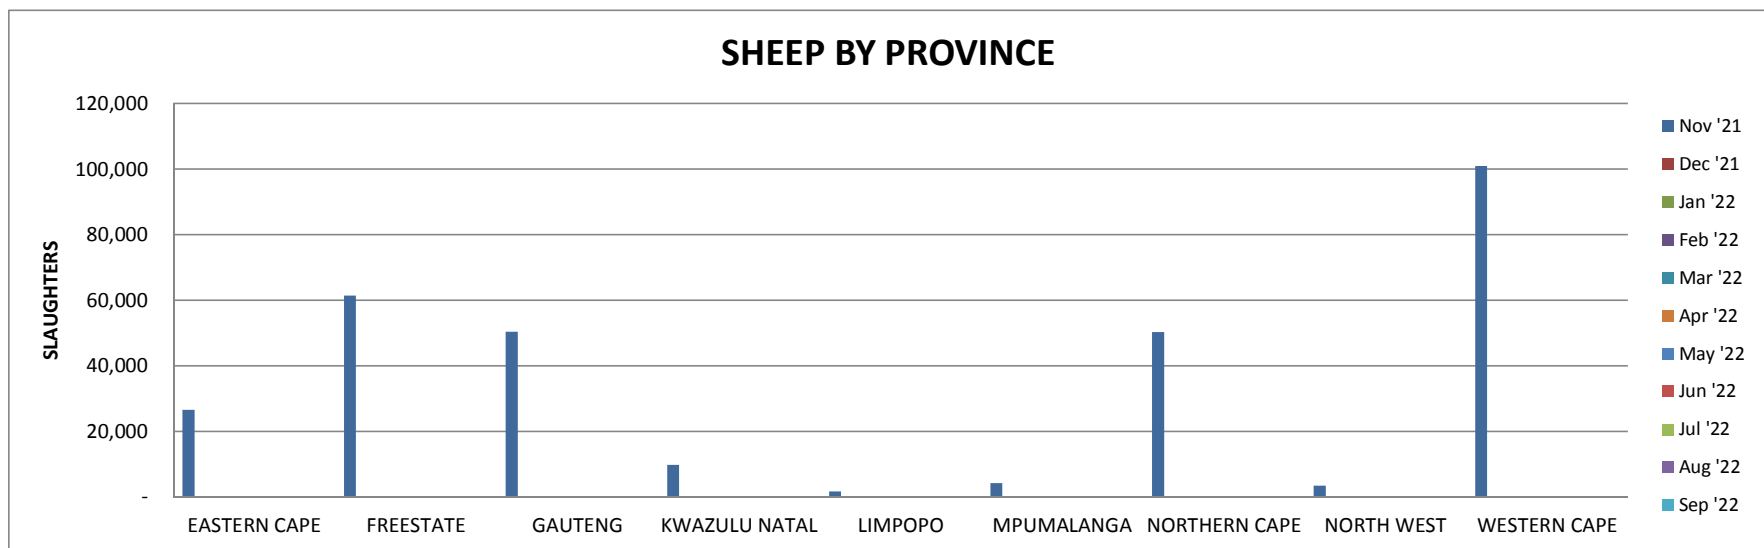

PROVINCE	Total			
	Cattle	Sheep	Goats	Pigs
EASTERN CAPE	13,490	26,557	-	23,005
FREESTATE	39,154	61,486	-	26,950
GAUTENG	38,106	50,490	-	126,659
KWAZULU NATAL	17,723	9,835	-	39,955
LIMPOPO	12,485	1,679	12	9,487
MPUMALANGA	42,946	4,172	-	5,258
NORTHERN CAPE	11,879	50,329	-	10,027
NORTH WEST	24,339	3,498	-	5,725
WESTERN CAPE	11,029	100,924	3	56,481
<b>TOTAL</b>	<b>211,151</b>	<b>308,970</b>	<b>15</b>	<b>303,547</b>

CATTLE BY PROVINCE												
MONTH	Nov '21	Dec '21	Jan '22	Feb '22	Mar '22	Apr '22	May '22	Jun '22	Jul '22	Aug '22	Sep '22	Oct '22
EASTERN CAPE	13,490	-	-	-	-	-	-	-	-	-	-	-
FREESTATE	39,154	-	-	-	-	-	-	-	-	-	-	-
GAUTENG	38,106	-	-	-	-	-	-	-	-	-	-	-
KWAZULU NATAL	17,723	-	-	-	-	-	-	-	-	-	-	-
LIMPOPO	12,485	-	-	-	-	-	-	-	-	-	-	-
MPUMALANGA	42,946	-	-	-	-	-	-	-	-	-	-	-
NORTHERN CAPE	11,879	-	-	-	-	-	-	-	-	-	-	-
NORTH WEST	24,339	-	-	-	-	-	-	-	-	-	-	-
WESTERN CAPE	11,029	-	-	-	-	-	-	-	-	-	-	-
<b>TOTAL</b>	<b>211,151</b>	-	-	-	-	-	-	-	-	-	-	-

SHEEP BY PROVINCE												
MONTH	Nov '21	Dec '21	Jan '22	Feb '22	Mar '22	Apr '22	May '22	Jun '22	Jul '22	Aug '22	Sep '22	Oct '22
EASTERN CAPE	26,557	-	-	-	-	-	-	-	-	-	-	-
FREESTATE	61,486	-	-	-	-	-	-	-	-	-	-	-
GAUTENG	50,490	-	-	-	-	-	-	-	-	-	-	-
KWAZULU NATAL	9,835	-	-	-	-	-	-	-	-	-	-	-
LIMPOPO	1,679	-	-	-	-	-	-	-	-	-	-	-
MPUMALANGA	4,172	-	-	-	-	-	-	-	-	-	-	-
NORTHERN CAPE	50,329	-	-	-	-	-	-	-	-	-	-	-
NORTH WEST	3,498	-	-	-	-	-	-	-	-	-	-	-
WESTERN CAPE	100,924	-	-	-	-	-	-	-	-	-	-	-
<b>TOTAL</b>	<b>308,970</b>	-	-	-	-	-	-	-	-	-	-	-

GOATS BY PROVINCE												
MONTH	Nov '21	Dec '21	Jan '22	Feb '22	Mar '22	Apr '22	May '22	Jun '22	Jul '22	Aug '22	Sep '22	Oct '22
EASTERN CAPE	-	-	-	-	-	-	-	-	-	-	-	-
FREESTATE	-	-	-	-	-	-	-	-	-	-	-	-
GAUTENG	-	-	-	-	-	-	-	-	-	-	-	-
KWAZULU NATAL	-	-	-	-	-	-	-	-	-	-	-	-
LIMPOPO	12	-	-	-	-	-	-	-	-	-	-	-
MPUMALANGA	-	-	-	-	-	-	-	-	-	-	-	-
NORTHERN CAPE	-	-	-	-	-	-	-	-	-	-	-	-
NORTH WEST	-	-	-	-	-	-	-	-	-	-	-	-
WESTERN CAPE	3	-	-	-	-	-	-	-	-	-	-	-
<b>TOTAL</b>	<b>15</b>	-	-	-	-	-	-	-	-	-	-	-