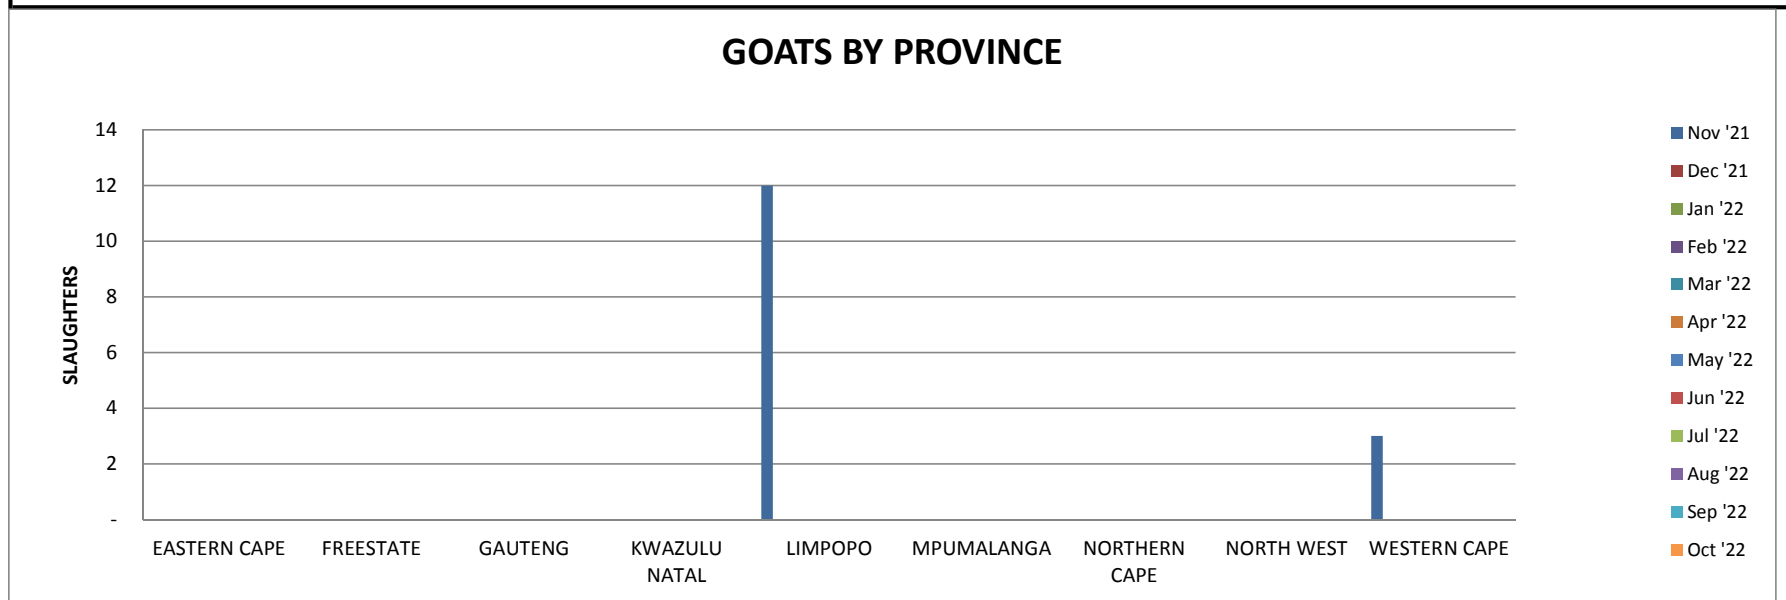

PROVINCE	Total			
	Cattle	Sheep	Goats	Pigs
EASTERN CAPE	13,490	26,557	-	23,005
FREESTATE	39,154	61,486	-	26,950
GAUTENG	38,106	50,490	-	126,659
KWAZULU NATAL	17,723	9,835	-	39,955
LIMPOPO	12,485	1,679	12	9,487
MPUMALANGA	42,946	4,172	-	5,258
NORTHERN CAPE	11,879	50,329	-	10,027
NORTH WEST	24,339	3,498	-	5,725
WESTERN CAPE	11,029	100,924	3	56,481
<b>TOTAL</b>	<b>211,151</b>	<b>308,970</b>	<b>15</b>	<b>303,547</b>

CATTLE BY PROVINCE												
MONTH	Nov '21	Dec '21	Jan '22	Feb '22	Mar '22	Apr '22	May '22	Jun '22	Jul '22	Aug '22	Sep '22	Oct '22
EASTERN CAPE	13,490	-	-	-	-	-	-	-	-	-	-	-
FREESTATE	39,154	-	-	-	-	-	-	-	-	-	-	-
GAUTENG	38,106	-	-	-	-	-	-	-	-	-	-	-
KWAZULU NATAL	17,723	-	-	-	-	-	-	-	-	-	-	-
LIMPOPO	12,485	-	-	-	-	-	-	-	-	-	-	-
MPUMALANGA	42,946	-	-	-	-	-	-	-	-	-	-	-
NORTHERN CAPE	11,879	-	-	-	-	-	-	-	-	-	-	-
NORTH WEST	24,339	-	-	-	-	-	-	-	-	-	-	-
WESTERN CAPE	11,029	-	-	-	-	-	-	-	-	-	-	-
<b>TOTAL</b>	<b>211,151</b>	-	-	-	-	-	-	-	-	-	-	-

SHEEP BY PROVINCE												
MONTH	Nov '21	Dec '21	Jan '22	Feb '22	Mar '22	Apr '22	May '22	Jun '22	Jul '22	Aug '22	Sep '22	Oct '22
EASTERN CAPE	26,557	-	-	-	-	-	-	-	-	-	-	-
FREESTATE	61,486	-	-	-	-	-	-	-	-	-	-	-
GAUTENG	50,490	-	-	-	-	-	-	-	-	-	-	-
KWAZULU NATAL	9,835	-	-	-	-	-	-	-	-	-	-	-
LIMPOPO	1,679	-	-	-	-	-	-	-	-	-	-	-
MPUMALANGA	4,172	-	-	-	-	-	-	-	-	-	-	-
NORTHERN CAPE	50,329	-	-	-	-	-	-	-	-	-	-	-
NORTH WEST	3,498	-	-	-	-	-	-	-	-	-	-	-
WESTERN CAPE	100,924	-	-	-	-	-	-	-	-	-	-	-
<b>TOTAL</b>	<b>308,970</b>	-	-	-	-	-	-	-	-	-	-	-

GOATS BY PROVINCE												
MONTH	Nov '21	Dec '21	Jan '22	Feb '22	Mar '22	Apr '22	May '22	Jun '22	Jul '22	Aug '22	Sep '22	Oct '22
EASTERN CAPE	-	-	-	-	-	-	-	-	-	-	-	-
FREESTATE	-	-	-	-	-	-	-	-	-	-	-	-
GAUTENG	-	-	-	-	-	-	-	-	-	-	-	-
KWAZULU NATAL	-	-	-	-	-	-	-	-	-	-	-	-
LIMPOPO	12	-	-	-	-	-	-	-	-	-	-	-
MPUMALANGA	-	-	-	-	-	-	-	-	-	-	-	-
NORTHERN CAPE	-	-	-	-	-	-	-	-	-	-	-	-
NORTH WEST	-	-	-	-	-	-	-	-	-	-	-	-
WESTERN CAPE	3	-	-	-	-	-	-	-	-	-	-	-
<b>TOTAL</b>	<b>15</b>	-	-	-	-	-	-	-	-	-	-	-