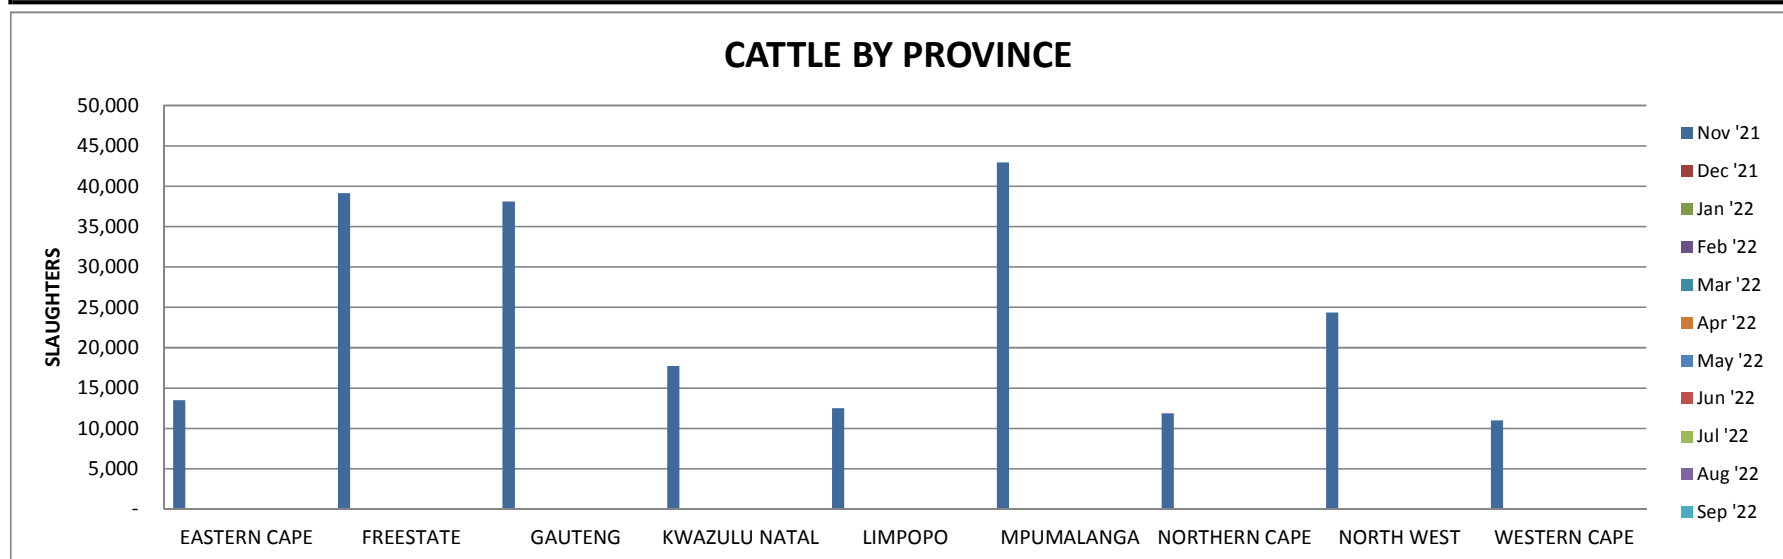

PROVINCE	Total			
	Cattle	Sheep	Goats	Pigs
EASTERN CAPE	13,490	26,557	-	23,005
FREESTATE	39,154	61,486	-	26,950
GAUTENG	38,106	50,490	-	126,659
KWAZULU NATAL	17,723	9,835	-	39,955
LIMPOPO	12,485	1,679	12	9,487
MPUMALANGA	42,946	4,172	-	5,258
NORTHERN CAPE	11,879	50,329	-	10,027
NORTH WEST	24,339	3,498	-	5,725
WESTERN CAPE	11,029	100,924	3	56,481
<b>TOTAL</b>	<b>211,151</b>	<b>308,970</b>	<b>15</b>	<b>303,547</b>

CATTLE BY PROVINCE												
MONTH	Nov '21	Dec '21	Jan '22	Feb '22	Mar '22	Apr '22	May '22	Jun '22	Jul '22	Aug '22	Sep '22	Oct '22
EASTERN CAPE	13,490	-	-	-	-	-	-	-	-	-	-	-
FREESTATE	39,154	-	-	-	-	-	-	-	-	-	-	-
GAUTENG	38,106	-	-	-	-	-	-	-	-	-	-	-
KWAZULU NATAL	17,723	-	-	-	-	-	-	-	-	-	-	-
LIMPOPO	12,485	-	-	-	-	-	-	-	-	-	-	-
MPUMALANGA	42,946	-	-	-	-	-	-	-	-	-	-	-
NORTHERN CAPE	11,879	-	-	-	-	-	-	-	-	-	-	-
NORTH WEST	24,339	-	-	-	-	-	-	-	-	-	-	-
WESTERN CAPE	11,029	-	-	-	-	-	-	-	-	-	-	-
<b>TOTAL</b>	<b>211,151</b>	-	-	-	-	-	-	-	-	-	-	-

SHEEP BY PROVINCE												
MONTH	Nov '21	Dec '21	Jan '22	Feb '22	Mar '22	Apr '22	May '22	Jun '22	Jul '22	Aug '22	Sep '22	Oct '22
EASTERN CAPE	26,557	-	-	-	-	-	-	-	-	-	-	-
FREESTATE	61,486	-	-	-	-	-	-	-	-	-	-	-
GAUTENG	50,490	-	-	-	-	-	-	-	-	-	-	-
KWAZULU NATAL	9,835	-	-	-	-	-	-	-	-	-	-	-
LIMPOPO	1,679	-	-	-	-	-	-	-	-	-	-	-
MPUMALANGA	4,172	-	-	-	-	-	-	-	-	-	-	-
NORTHERN CAPE	50,329	-	-	-	-	-	-	-	-	-	-	-
NORTH WEST	3,498	-	-	-	-	-	-	-	-	-	-	-
WESTERN CAPE	100,924	-	-	-	-	-	-	-	-	-	-	-
<b>TOTAL</b>	<b>308,970</b>	-	-	-	-	-	-	-	-	-	-	-

GOATS BY PROVINCE												
MONTH	Nov '21	Dec '21	Jan '22	Feb '22	Mar '22	Apr '22	May '22	Jun '22	Jul '22	Aug '22	Sep '22	Oct '22
EASTERN CAPE	-	-	-	-	-	-	-	-	-	-	-	-
FREESTATE	-	-	-	-	-	-	-	-	-	-	-	-
GAUTENG	-	-	-	-	-	-	-	-	-	-	-	-
KWAZULU NATAL	-	-	-	-	-	-	-	-	-	-	-	-
LIMPOPO	12	-	-	-	-	-	-	-	-	-	-	-
MPUMALANGA	-	-	-	-	-	-	-	-	-	-	-	-
NORTHERN CAPE	-	-	-	-	-	-	-	-	-	-	-	-
NORTH WEST	-	-	-	-	-	-	-	-	-	-	-	-
WESTERN CAPE	3	-	-	-	-	-	-	-	-	-	-	-
<b>TOTAL</b>	<b>15</b>	-	-	-	-	-	-	-	-	-	-	-