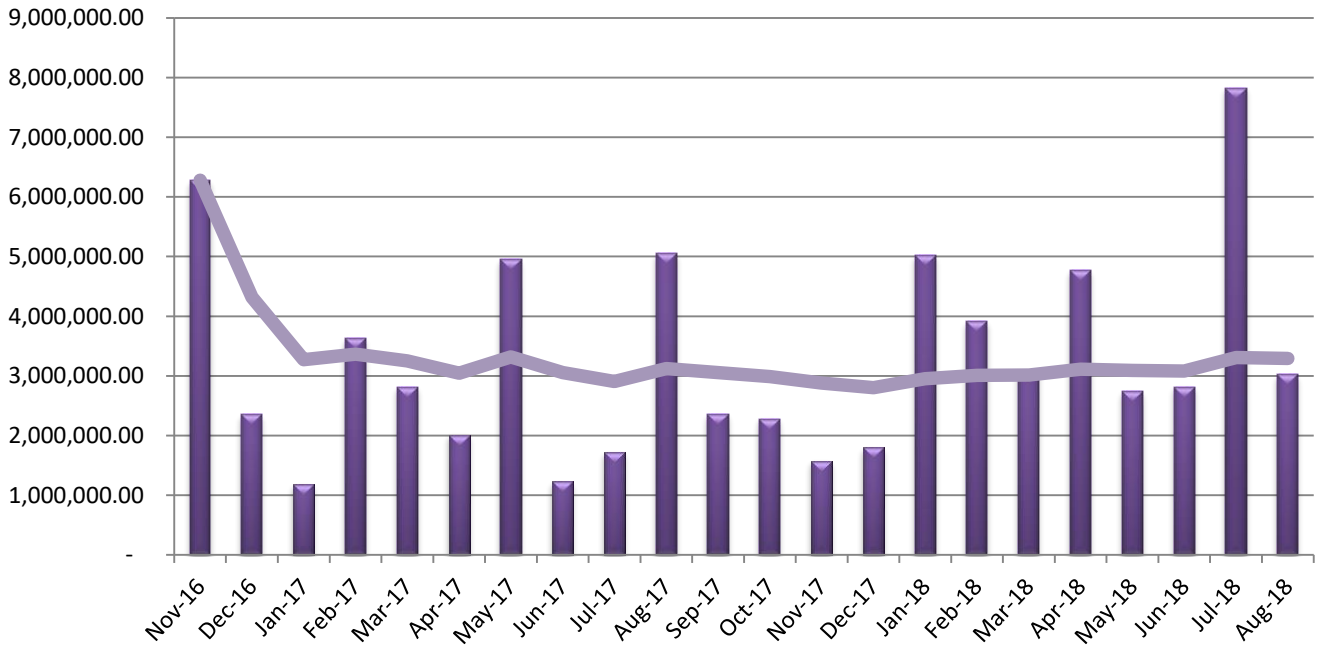

Tanneries - Hides

Beef Cumulative Average